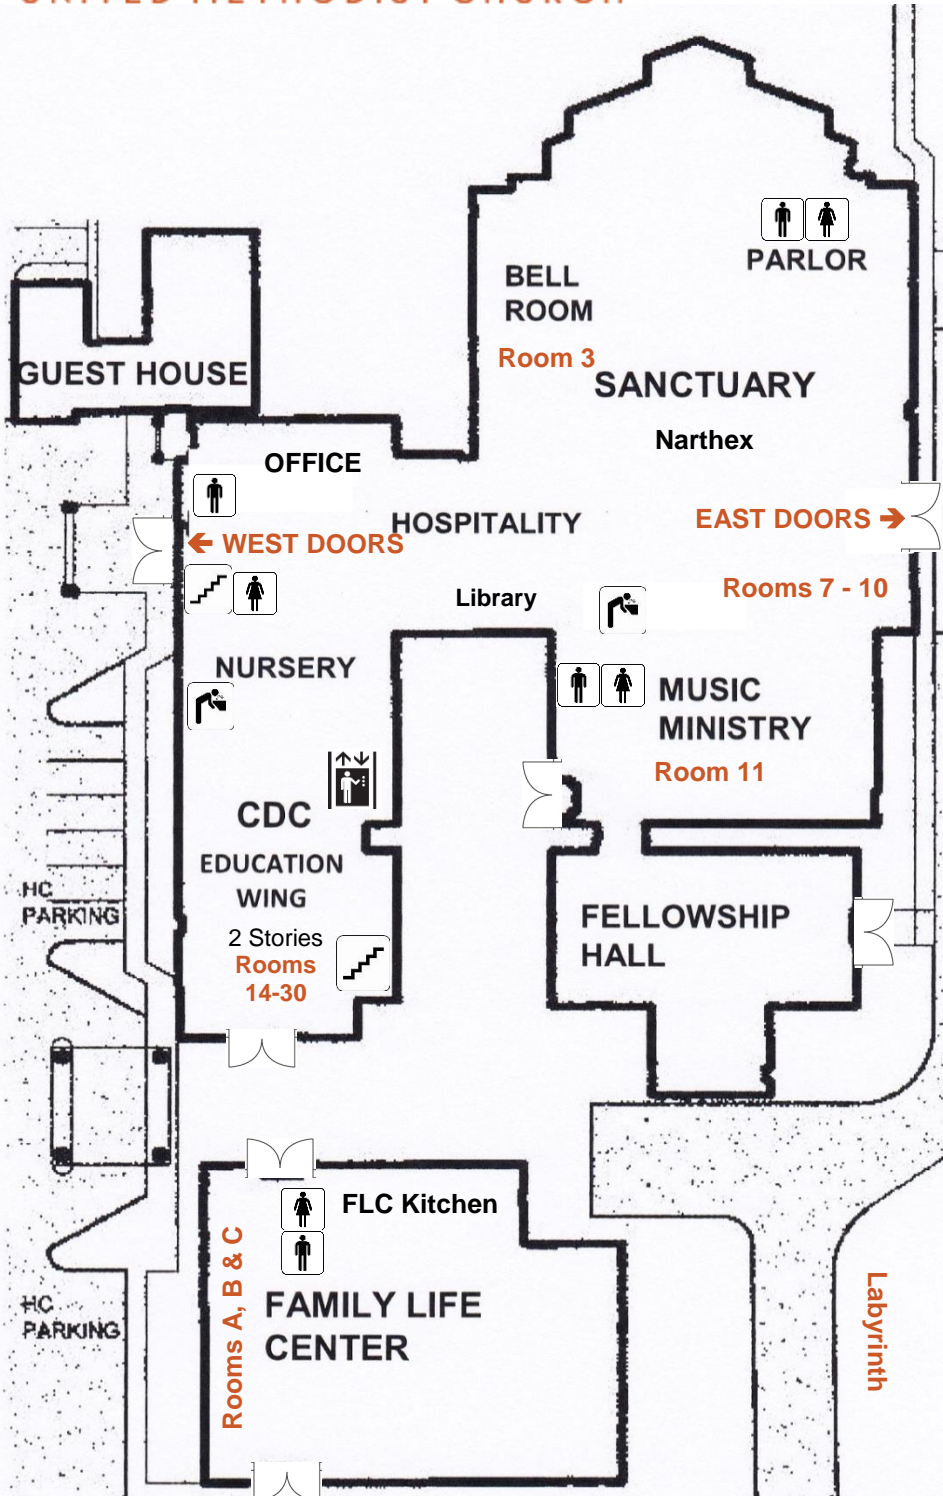

Manchaca

UNITED METHODIST CHURCH

Worship Services

Sanctuary

Sundays, 8:30 and 11 am, Traditional
Wednesdays, 6-6:30 am, Meditation

Family Life Center

Sundays, 11 am, *Life on the Road*
(Casual Praise Service)

Sunday School Classrooms

Main Building:

- Room 3 – Middle School SS
- Parlor – Doty Class
- Room 7 – It's New to Me
- Room 8 – Seekers
- Room 9 – Marbridge
- Room 10 – Parents w/Young Children
- Room 11 – Explorers

Education Wing Downstairs:

- Room 14 – Nursery (ages 0-2)
- Room 19 – 3rd Grade
- Room 23 – Preschool & Kindergarten

Education Wing Upstairs:

- Room 28 – 1st & 2nd Grade
- Room 28a – Disciple
- Room 29 – Immanuel
- Room 30 – 4th and 5th Grade
- Youth Room - High School SS, UMYF

Family Life Center:

- A – Upper Room
- B – Christians Without Borders
- C – Gateway

↙ To Pavilion and Community Garden
To CDC Playground ↘